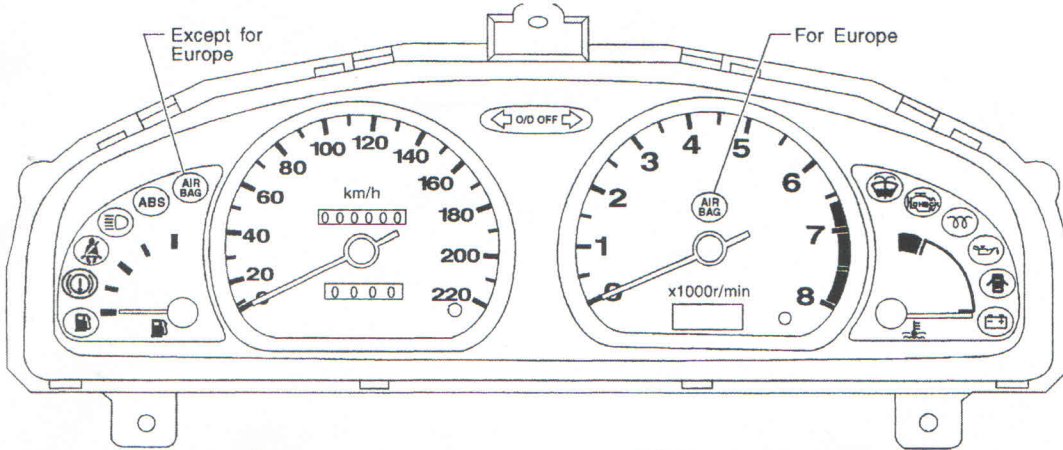

METER AND GAUGES

Combination Meter

WITH TACHOMETER

1	8
2	9
3	10
4	11
12	
13	
5	14
6	15
7	16

- (G) : Gasoline engine
- (D) : Diesel engine
- (AU) : For Australia
- (GE) : Except for Europe and Australia

17
18
19
20
21
22
23
24
25
26

27	28	29	30	31	32	33		
34	35	36	37	38	39	40	41	42

EL

METER AND GAUGES

Combination Meter/With Tachometer