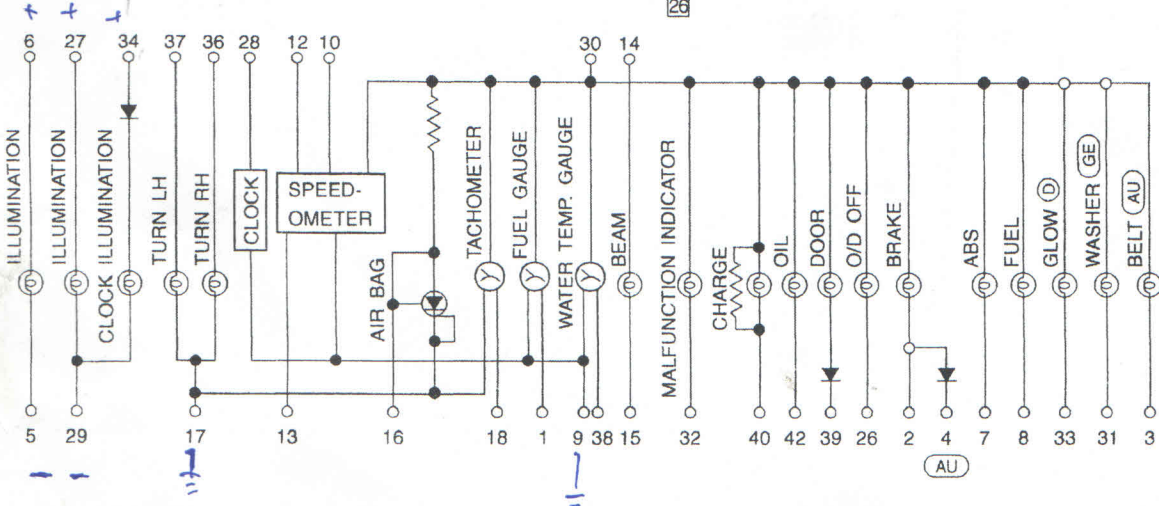

METER AND GAUGES

Combination Meter

WITH TACHOMETER

1	8
2	9
3	10
4	11
12	
13	
5	14
6	15
7	16

- (G) : Gasoline engine
- (D) : Diesel engine
- (AU) : For Australia
- (GE) : Except for Europe and Australia

17
18
19
20
21
22
23
24
25
26

27	28	29	30	31	32	33		
34	35	36	37	38	39	40	41	42

EL

METER AND GAUGES

Combination Meter/With Tachometer